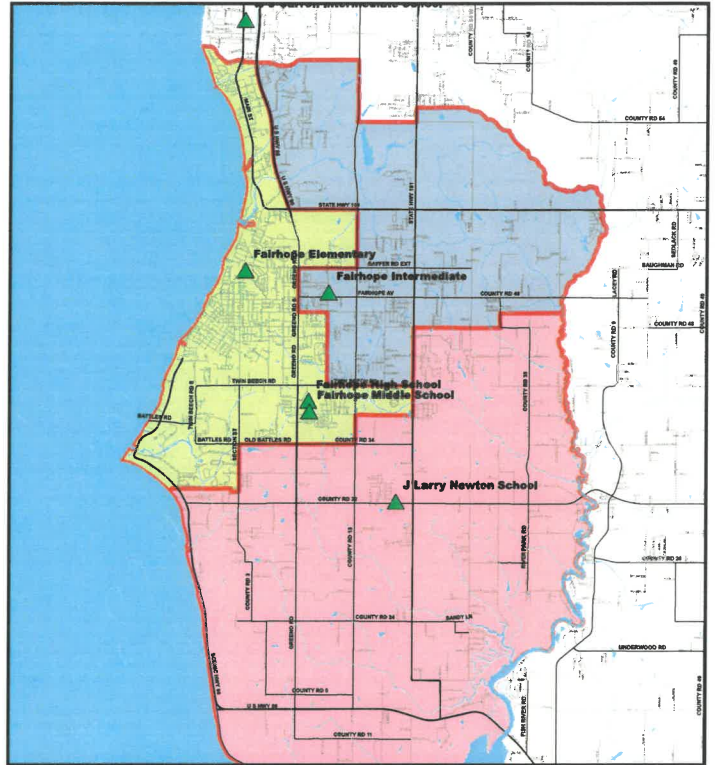

Fairhope Redistricting Proposal

INFORMATIONAL MEETING

K-6 Reconfiguration:

- Students living in the zones shown on this map will remain in the Fairhope feeder pattern.
- Due to the purpose of this redistricting, there will be no “grandfathering” of students to a particular school in these areas.
- Students should attend the school they are zoned to attend, based on lines drawn, depicted on the new map.

Redistricting: Guidelines for Grandfathering Middle and High School

- ONLY present residents of Dunmore or Old Field subdivisions can be grandfathered.
- IF you have a child(ren) presently in 5th–10th grade, your child(ren) will be grandfathered into the Fairhope feeder pattern.
- Rationale for grandfathering present 5th–10th grades:
  - Present 5th graders will be in 7th grade when redistricting takes place in 2020.
  - Present 10th graders will be seniors when redistricting takes place in 2020.
  - In other words, middle and high school students in the 2020-2021 school year will be grandfathered into the Fairhope feeder pattern.

Guidelines for Grandfathering Elementary Students

- If you have a child(ren) in 5th–10th grade, and a younger sibling(s) in Pre K-4th grades and enrolled in BCPS as of **May 23, 2019**, the younger sibling(s) will be grandfathered into the Fairhope feeder pattern.

Clarification of Guidelines: